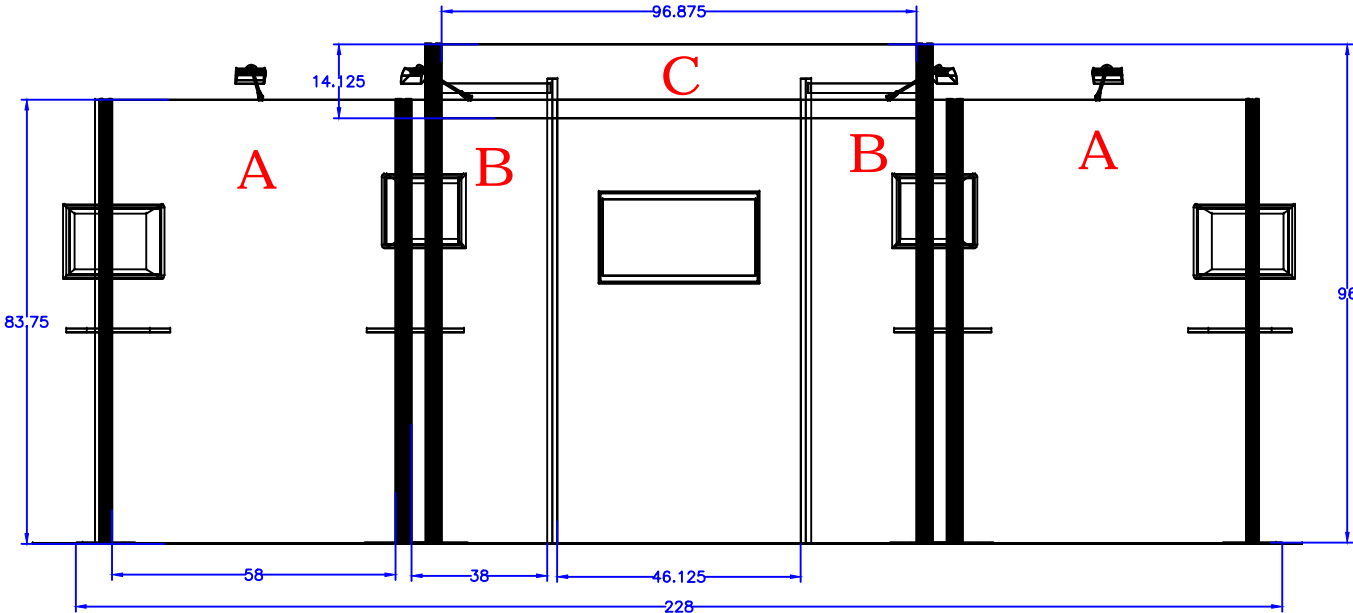

GRAPHIC SPECS	
PRODUCT NAME:	ECO-2003
GRAPHIC-A: FABRIC GFX (QTY-2)	
Material:	FABRIC
Treatment:	Velcro T&B
Approximate size:	58" X 83.75"
GRAPHIC-B: FABRIC GFX (QTY-2)	
Material:	FABRIC
Treatment:	Velcro T&B
Approximate size:	38" X 83.75"
GRAPHIC-C: HDR GFX (QTY-1)	
Material:	DTS Print
Treatment:	Velcro
Approximate size:	96.875" X 14.125"
Designer:	L. Koskela
Units:	Inches