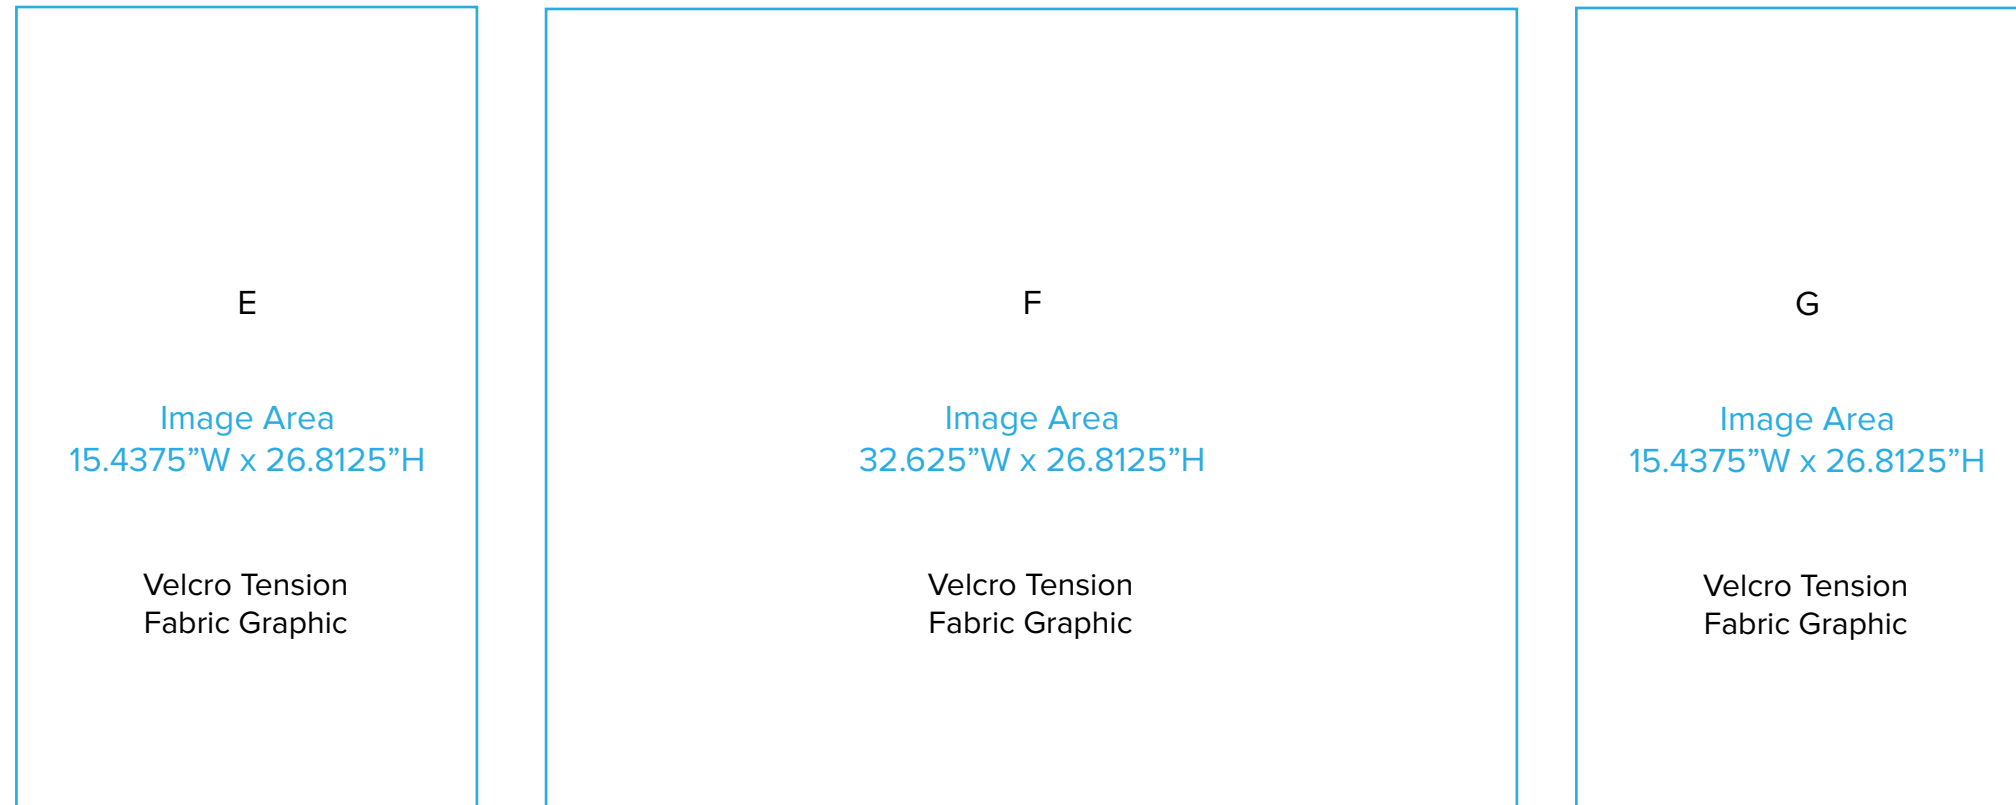

Graphic Template
 10 x 10 Hybrid Display - Pillowcase Graphic,
 Velcro Tension Fabric Graphic, Sintra Graphics

NOTE: All Raster Art (jpg, tiff,psd, png, etc.) must be at least 100 dpi at print size.
 Standard kits are often customized. Please check with Customer Service to ensure that this template matches your specific job.

Graphic Template Reception Counter - Sintra Graphics

1/4" of graphic perimeter is hidden by extrusion

NOTE: All Raster Art (jpg, tiff,psd, png, etc.) must be at least 100 dpi at print size.
Standard kits are often customized. Please check with Customer Service to ensure that this template matches your specific job.