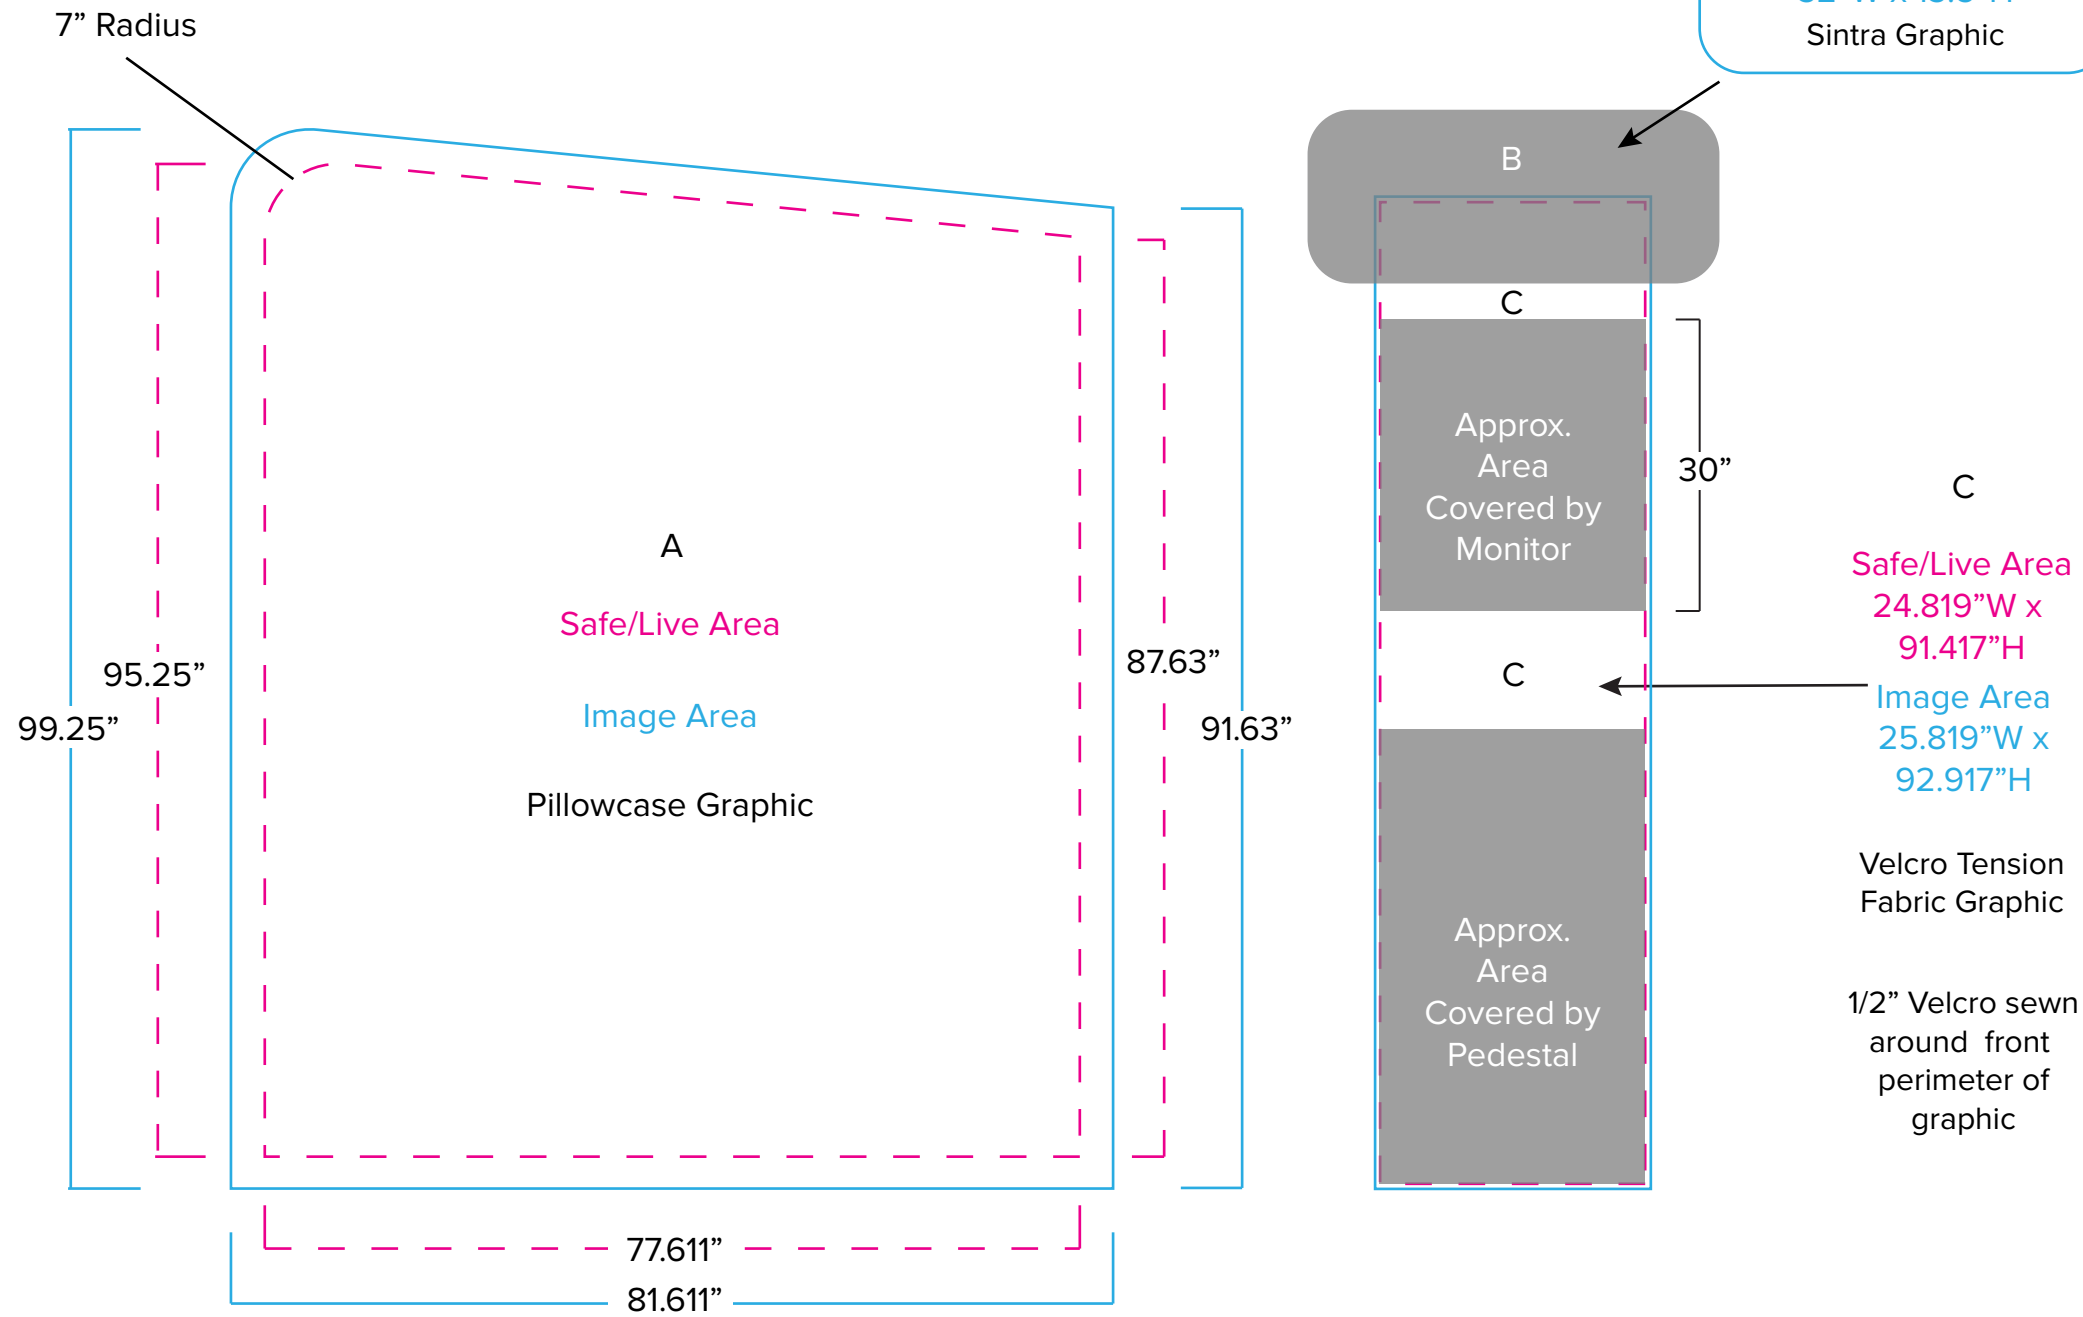

Graphic Template
 10 x 10 Hybrid Display - Pillowcase Graphic,
 Velcro Tension Fabric Graphic, Sintra Graphics

NOTE: All Raster Art (jpg, tiff,psd, png, etc.) must be at least 100 dpi at print size.
 Standard kits are often customized. Please check with Customer Service to ensure that this template matches your specific job.

Graphic Template Reception Counter - Sintra Graphics

1/4" of graphic perimeter is hidden by extrusion

NOTE: All Raster Art (jpg, tiff,psd, png, etc.) must be at least 100 dpi at print size.
Standard kits are often customized. Please check with Customer Service to ensure that this template matches your specific job.