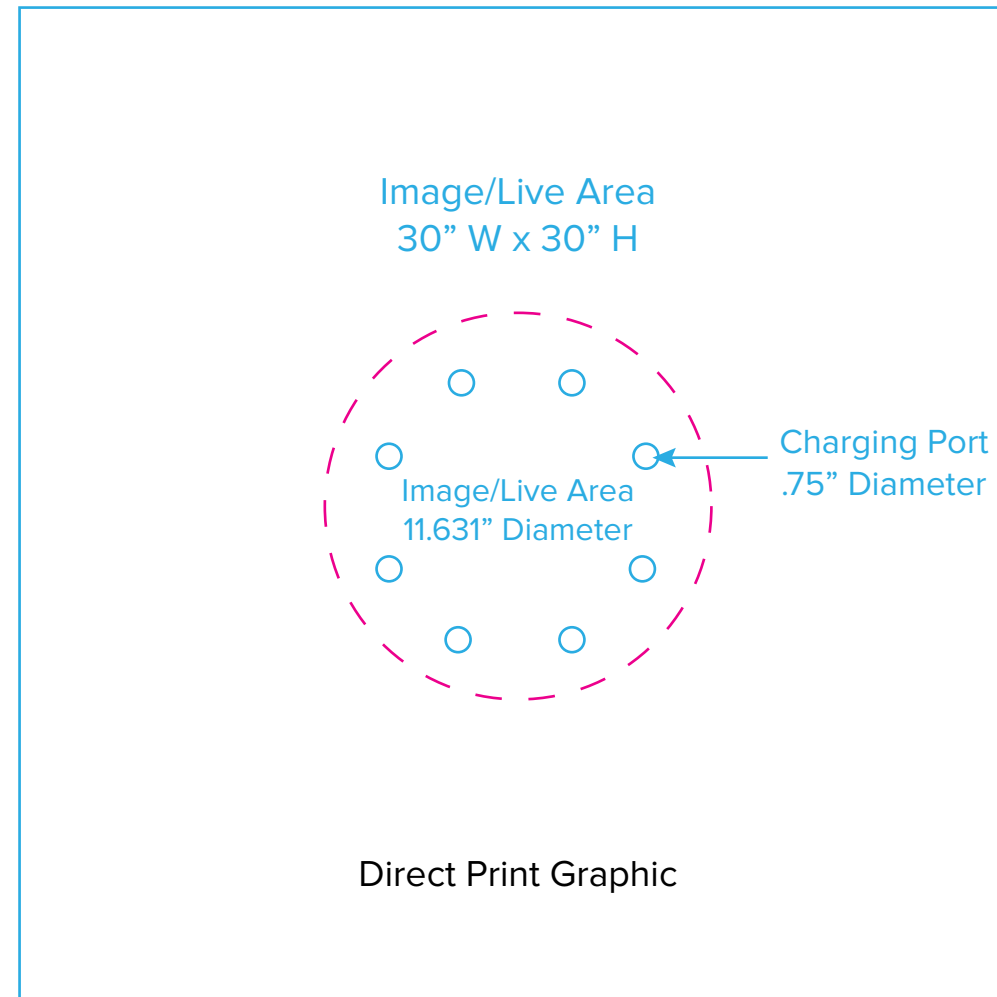

Graphic Template Charging Bistro Table – Direct Print Graphic

NOTE: All Raster Art (jpg, tiff,psd, png, etc.) must be at least 100 dpi at print size.
Standard kits are often customized. Please check with Customer Service to ensure that this template matches your specific job.